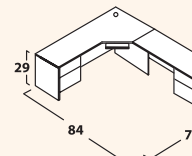

1. **MM15R**
   1 MMCD72 4L $600
   1 MMRA2448R $480
   $1,080