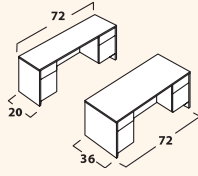

1. **MM2**
   1 MMD3672 $720
   1 MMC2072 3 $700
   $1,420