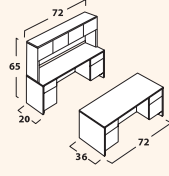

1. **MM3**
   1 MMD3672 $720
   1 MMC2072 3 $700
   1 MMH72WD $690
   $2,110