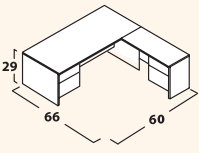

1. **MM6R**
   1 MMS3060L $490
   1 MMRA2036R $390
   $880