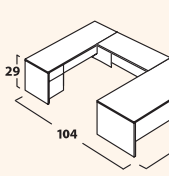

1. **MM18L**
   1 MMS3672R $580
   1 MMBR2448 $270
   1 MMC2072 4L $540
   $1,390