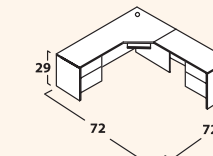

1. **MM14R**
   1 MMCD72 4L $600
   1 MMRA2436R $450
   $1,050