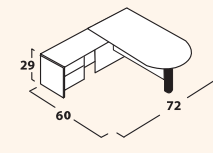

1. **MM9L**
   1 MMBD3060L $520
   1 MMRA2042L $400
   $920