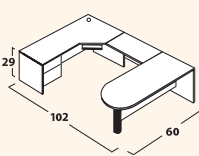

1. **MM21L**
   1 MMBD3060L $520
   1 MMBR2042 $190
   1 MMCD60 2L $570
   $1,280