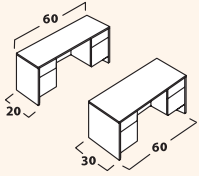

CONFIGURATIONS

Shown on front - MM4

Configurations can be used with limited upgrade options for

1. **MM1**
   1 MMD3060 $580
   1 MMC2060 3 $580
   $1,160