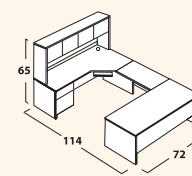

1. **MM20L**
   1 MMS3672R $580
   1 MMBR2442 $240
   1 MMCD72 4L $600
   1 MMH72WD $690
   $2,110