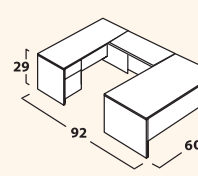

1. **MM17L**
   1 MMS3060R $490
   1 MMBR2042 $190
   1 MMC2060 4L $470
   $1,150