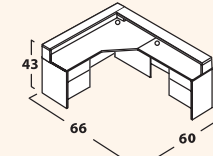

1. **MM24R**
   1 MMCD60 2L $570
   1 MMRA2036R $390
   1 MMRB60 $320
   1 MMRBR54R $270
   1 MM GR234 $40
   $1,590