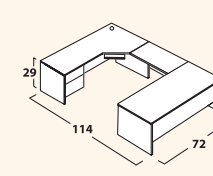

1. **MM19L**
   1 MMS3672R $580
   1 MMBR2442 $240
   1 MMCD72 4L $600
   $1,420