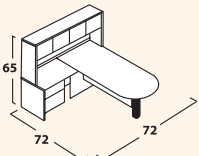

1. **MM11L**
   1 MMBD3672L $560
   1 MMRA2436L $390
   1 MMH72WD $690
   $1,700