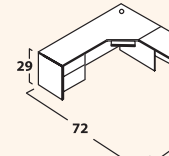

1. **MM13R**
   1 MMCD66 4L $630
   1 MMRA2436R $450
   $1,080