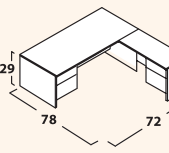

1. **MM8R**
   1 MMS3672L $580
   1 MMRA2442R $470
   $1,050