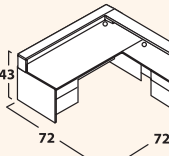

1. **MM23R**
   1 MMS3072L $550
   1 MMRA2442R $470
   1 MMRB72 $400
   1 MMRBR60R $320
   2 MM GR234 $80
   $1,820