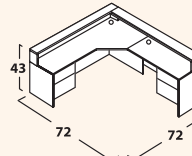

1. **MM25R**
   1 MMCD72 4L $600
   1 MMRA2436R $450
   1 MMRB72 $400
   1 MMRBR60R $320
   1 MM GR234 $40
   $1,810

Use "R" or "L" to indicate the position of the return. Configurations are a small sample of total available. Consult price list for details and for current pricing. Prices shown are manufacturer's suggested retail.