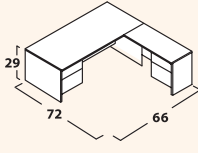

1. **MM7R**
   1 MMS3066L $520
   1 MMRA2442R $470
   $990