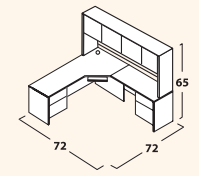

1. **MM16R**
   1 MMCD72 4L $600
   1 MMRA2436R $450
   1 MMH72WD $690
   $1,740