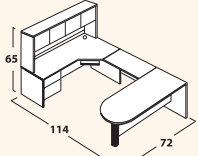

1. **MM22L**
   1 MMBD3072L $520
   1 MMBR2442 $240
   1 MMCD72 4L $600
   1 MMH72WD $690
   $2,050