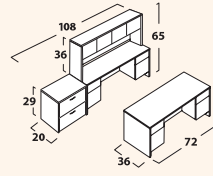

1. **MM4**
   1 MMD3672 $720
   1 MMC2072 3 $700
   1 MMH72WD $690
   1 MMLF202 $520
   $2,630