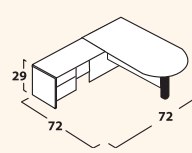

1. **MM10L**
   1 MMBD3672L $560
   1 MMRA2436L $450
   $1,010