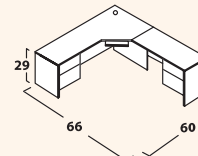

1. **MM12R**
   1 MMCD60 2L $570
   1 MMRA2036R $390
   $960