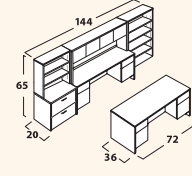

1. **MM5**
   1 MMD3672 $720
   1 MMC2072 3 $700
   1 MMH72WD $690
   1 MMLF202 $520
   1 MMBCH $250
   1 MMB3665 $410
   $3,290