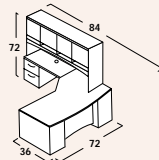

PA5L

QTY	MODEL	PRICE
1	PACDF3672XB	$1,540
1	PARL2442FX	900
1	PAHD1672	1,150
TOTAL PRICE:		$3,590