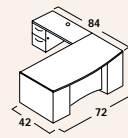

Two unique edge designs:
Transitional (S)
Traditional (D)

CONFIGURATIONS

Shown on front - PA9L

PA1

QTY	MODEL	PRICE
1	PADF3672BB	\$1,380
1	PACE2472FF	1,110
TOTAL PRICE:		\$2,490

PA2

QTY	MODEL	PRICE
1	PADF3672BB	\$1,380
1	PACE2472FF	1,110
1	PAHD1672	1,150
TOTAL PRICE:		\$3,640