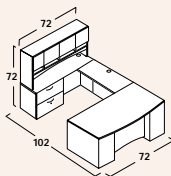

PA9L

QTY	MODEL	PRICE
1	PADF3672XB	$1,110
1	PARB2442	500
1	PACE2472LX	1,150
1	PAHD1672	1,150
TOTAL PRICE:		$3,910