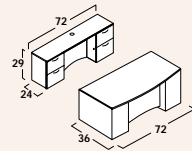

CONFIGURATIONS

Shown on front - PA9L

PA1

QTY	MODEL	PRICE
1	PADF3672BB	$1,380
1	PACE2472FF	1,110
TOTAL PRICE:		$2,490