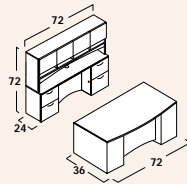

Two unique edge designs:
Transitional (S)
Traditional (D)

CONFIGURATIONS

Shown on front - PA9L

PA1

QTY	MODEL	PRICE
1	PADF3672BB	\$1,380
1	PACE2472FF	1,110
TOTAL PRICE:		\$2,490

PA2

QTY	MODEL	PRICE
1	PADF3672BB	\$1,380
1	PACE2472FF	1,110
1	PAHD1672	1,150
TOTAL PRICE:		\$3,640