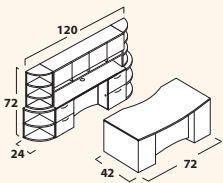

CONFIGURATIONS

VS1

1 VS-DC4272BB	$1400
1 VS-CE2472FF	1105
1 VS-HD1672	1050
1 VS-BRL1642	272
1 VS-BRR1642	272
1 VS-BRL2430	349
1 VS-BRR2430	349

$4797