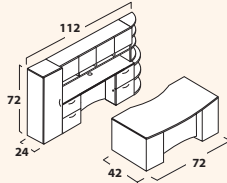

VS2

1 VS-DC4272BB	$1400
1 VS-CE2472FF	1105
1 VS-HD1672	1050
1 VS-BRR1642	272
1 VS-BRR2430	349
1 VS-TL2472	688

$4864