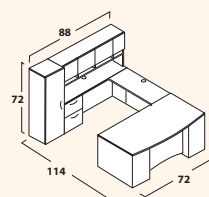

VS8-L

1 VS-CE2472FX	$850
1 VS-HD1672	1050
1 VS-RB2448	290
1 VS-DF3672XB	875
1 VS-TL2472	688

$3753