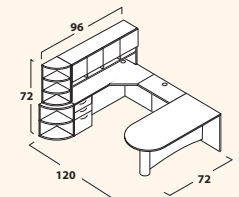

VS10-L

1 VS-CL2472BX	$980
1 VS-HD1672	1050
1 VS-RB2448	290
1 VS-DB3672	700
1 VS-BRL1642	272
1 VS-BRL2430	349

$3641